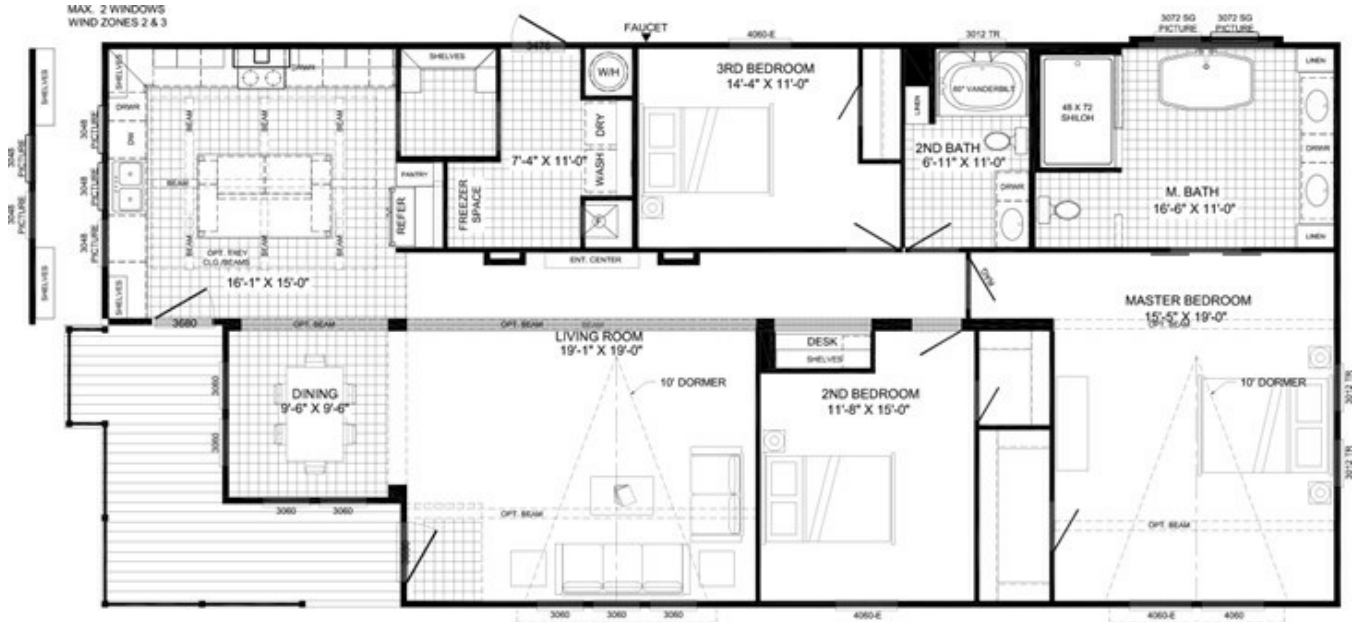

# THE LULAMAE Model number: 73AFH32663AH17

3 beds • 2 baths • 2112 sq.ft. • 32' width • 66' depth

Our home building facilities invest in continuous product and process improvements. Plans, dimensions, features, materials, specifications and availability are subject to change without notice or obligation. Renderings and floor plans are representative likenesses of our homes and may differ from the actual homes. We invite you to tour a Home Center near you and inspect the highest value in quality housing available or call (205) 755-4023 to speak with a Home Consultant. Copyright 2017, CMH. All rights reserved.