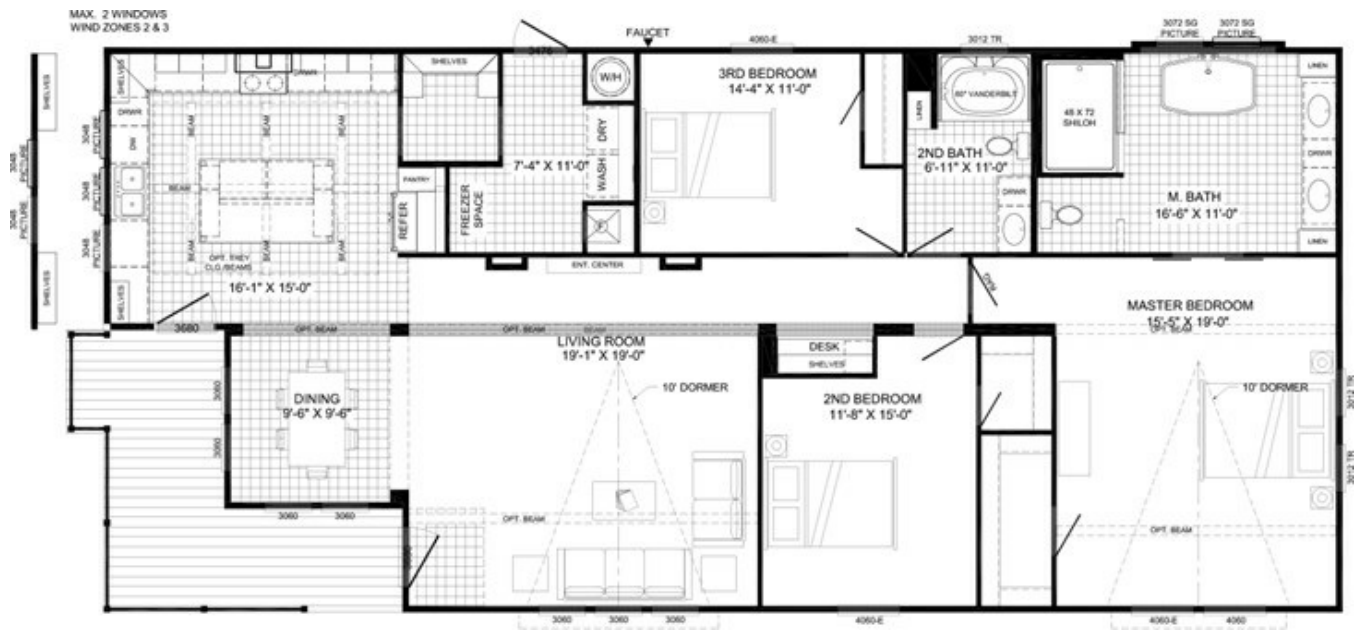

# THE LULAMAE

**THE LULAMAE** Floor plan number: CBC048648ALAB  
3 beds • 2 baths • 2112 sq.ft. • 32' width • 66' depth

Our home building facilities invest in continuous product and process improvements. Plans, dimensions, features, materials, specifications and availability are subject to change without notice or obligation. Renderings and floor plans are representative likenesses of our homes and may differ from the actual homes. We invite you to tour a Home Center near you and inspect the highest value in quality housing available or call (205) 755-4023 to speak with a Home Consultant. Copyright 2017, CMH. All rights reserved.