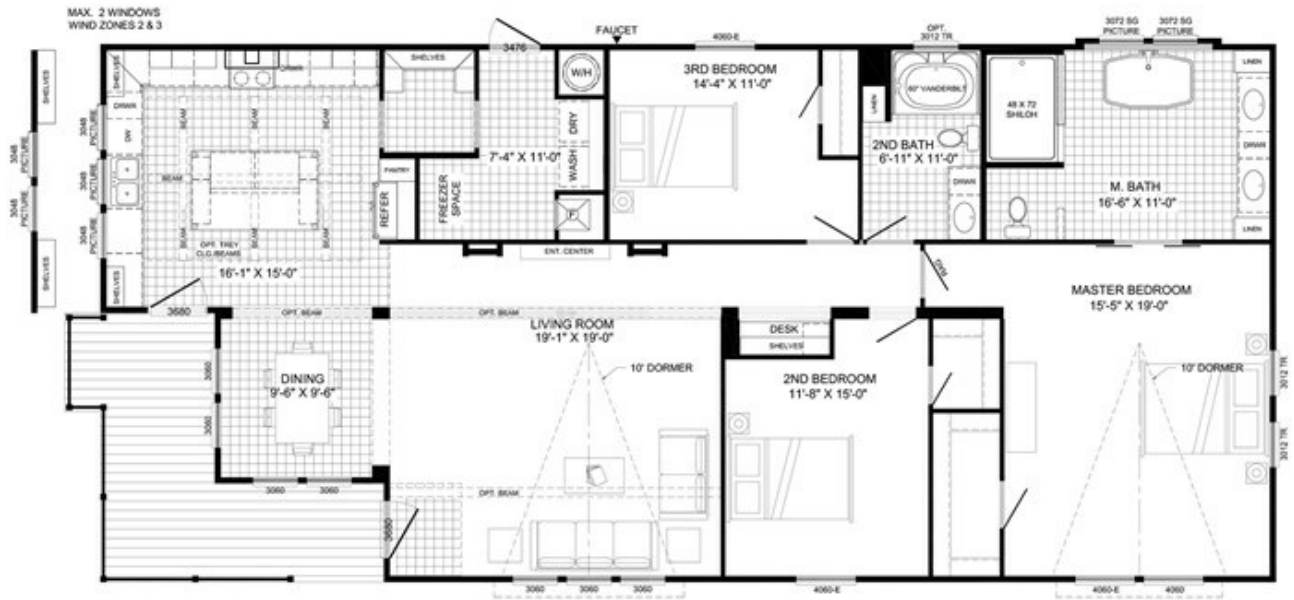

THE LULAMAE

THE LULAMAE Floor plan number: CBC048978ALAB
3 beds • 2 baths • 2112 sq.ft. • 32' width • 66' depth

Our home building facilities invest in continuous product and process improvements. Plans, dimensions, features, materials, specifications and availability are subject to change without notice or obligation. Renderings and floor plans are representative likenesses of our homes and may differ from the actual homes. We invite you to tour a Home Center near you and inspect the highest value in quality housing available or call (205) 755-4023 to speak with a Home Consultant. Copyright 2017, CMH. All rights reserved.