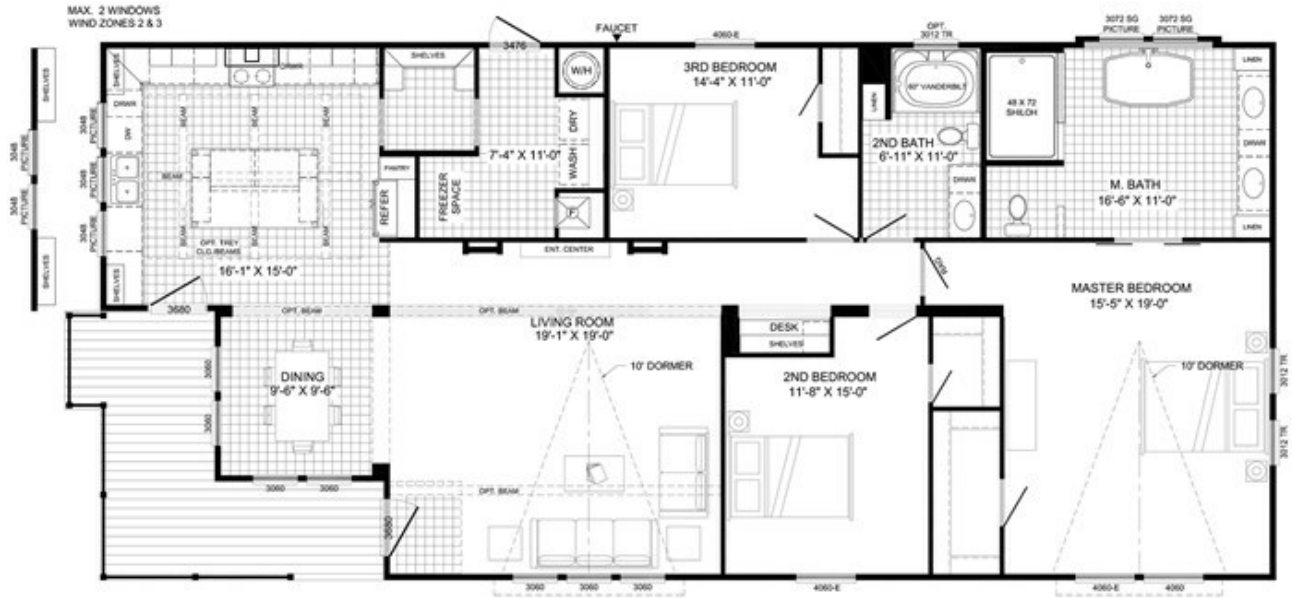

THE LULAMAE

THE LULAMAE Floor plan number: CBC049029ALAB
3 beds • 2 baths • 2112 sq.ft. • 32' width • 66' depth

Our home building facilities invest in continuous product and process improvements. Plans, dimensions, features, materials, specifications and availability are subject to change without notice or obligation. Renderings and floor plans are representative likenesses of our homes and may differ from the actual homes. We invite you to tour a Home Center near you and inspect the highest value in quality housing available or call (205) 755-4023 to speak with a Home Consultant. Copyright 2017, CMH. All rights reserved.