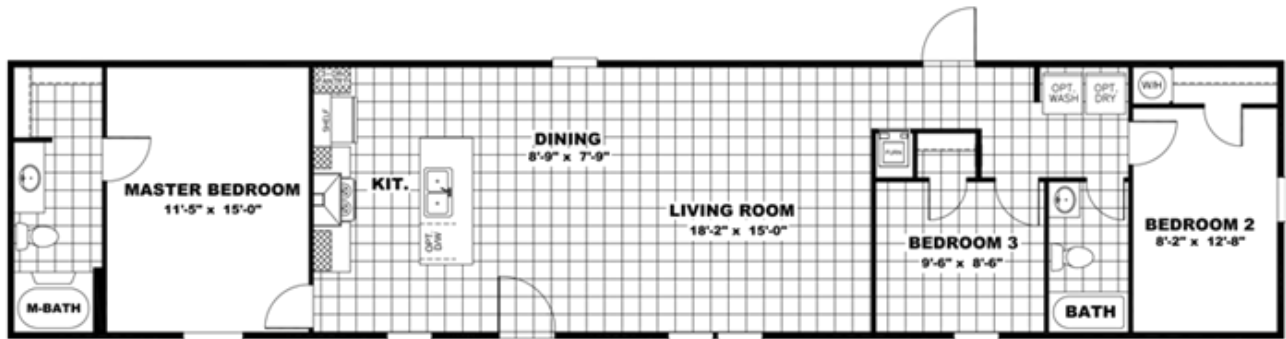

THE BREEZE

THE BREEZE

Model number: 37SSP16723AH18

3 beds • 2 baths • 1152 sq.ft. • 16' width • 72' depth

Our home building facilities invest in continuous product and process improvements. Plans, dimensions, features, materials, specifications and availability are subject to change without notice or obligation. Renderings and floor plans are representative likenesses of our homes and may differ from the actual homes. We invite you to tour a Home Center near you and inspect the highest value in quality housing available or call (205) 755-4023 to speak with a Home Consultant. Copyright 2017, CMH. All rights reserved.