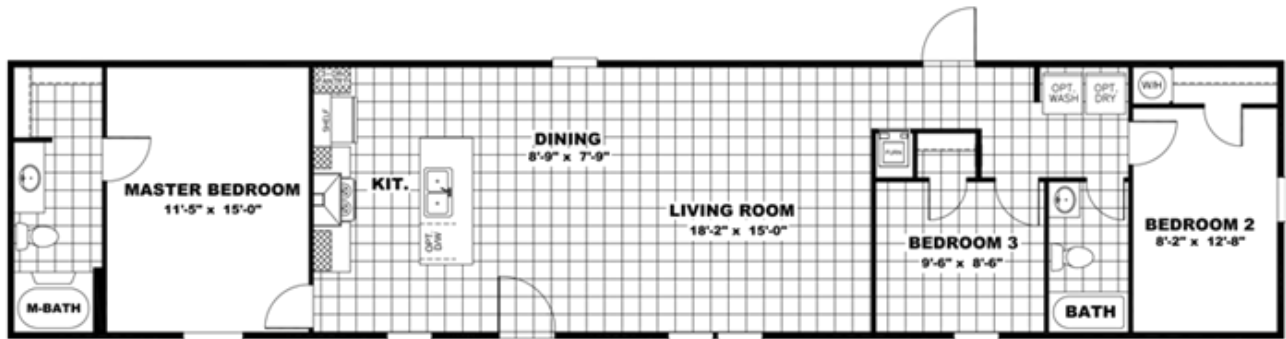

# THE BREEZE

Model number: 37SSP16723AH18

3 beds • 2 baths • 1152 sq.ft. • 16' width • 72' depth

Our home building facilities invest in continuous product and process improvements. Plans, dimensions, features, materials, specifications and availability are subject to change without notice or obligation. Renderings and floor plans are representative likenesses of our homes and may differ from the actual homes. We invite you to tour a Home Center near you and inspect the highest value in quality housing available or call (205) 755-4023 to speak with a Home Consultant. Copyright 2017, CMH. All rights reserved.