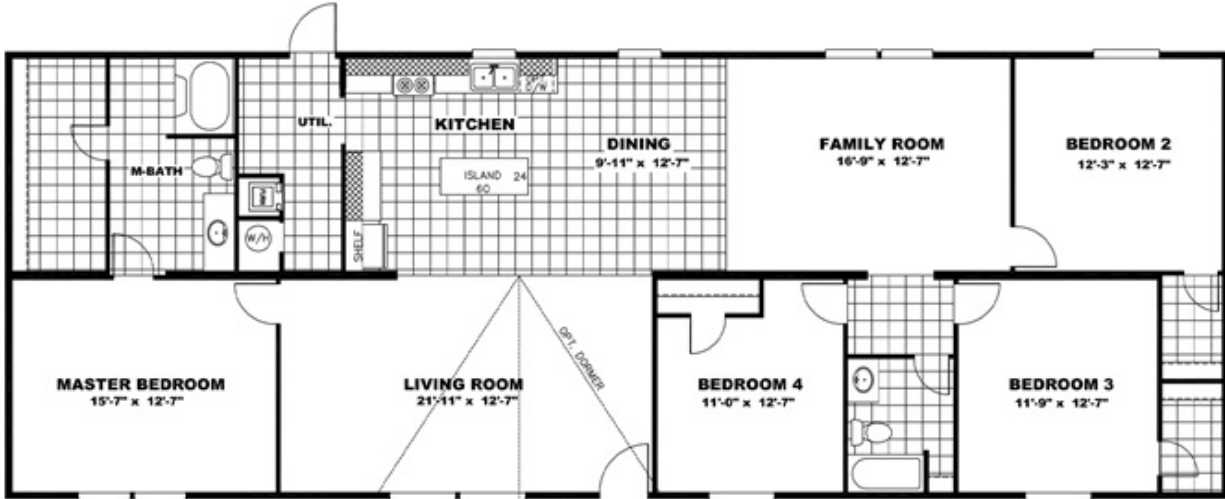

WONDER Model number: 42TRU28724RH

4 beds • 2 baths • 2016 sq.ft. • 28' width • 72' depth

Our home building facilities invest in continuous product and process improvements. Plans, dimensions, features, materials, specifications and availability are subject to change without notice or obligation. Renderings and floor plans are representative likenesses of our homes and may differ from the actual homes. We invite you to tour a Home Center near you and inspect the highest value in quality housing available or call (205) 755-4023 to speak with a Home Consultant. Copyright 2017, CMH. All rights reserved.