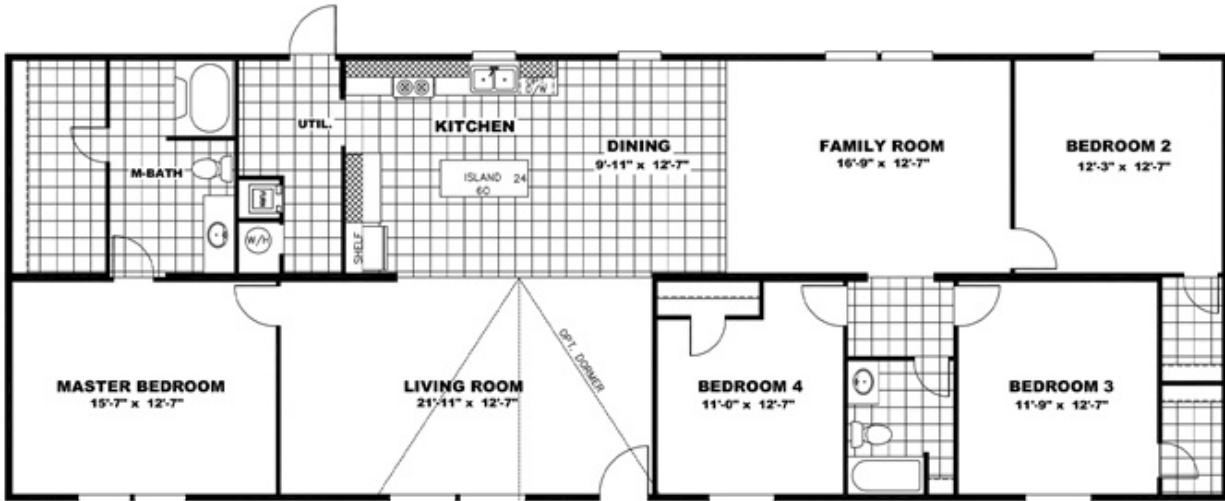

WONDER Model number: 42TRU28724RH

4 beds • 2 baths • 2016 sq.ft. • 28' width • 72' depth

Our home building facilities invest in continuous product and process improvements. Plans, dimensions, features, materials, specifications and availability are subject to change without notice or obligation. Renderings and floor plans are representative likenesses of our homes and may differ from the actual homes. We invite you to tour a Home Center near you and inspect the highest value in quality housing available or call (205) 755-4023 to speak with a Home Consultant. Copyright 2017, CMH. All rights reserved.