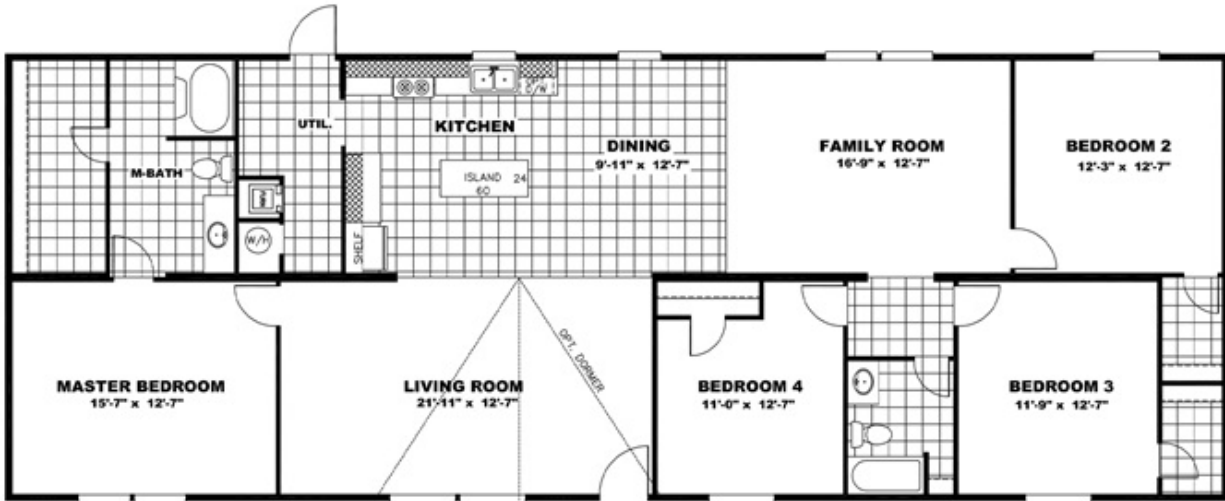

WONDER Model number: 42TRU28724RH18

4 beds • 2 baths • 2016 sq.ft. • 28' width • 72' depth

Our home building facilities invest in continuous product and process improvements. Plans, dimensions, features, materials, specifications and availability are subject to change without notice or obligation. Renderings and floor plans are representative likenesses of our homes and may differ from the actual homes. We invite you to tour a Home Center near you and inspect the highest value in quality housing available or call (205) 755-4023 to speak with a Home Consultant. Copyright 2017, CMH. All rights reserved.