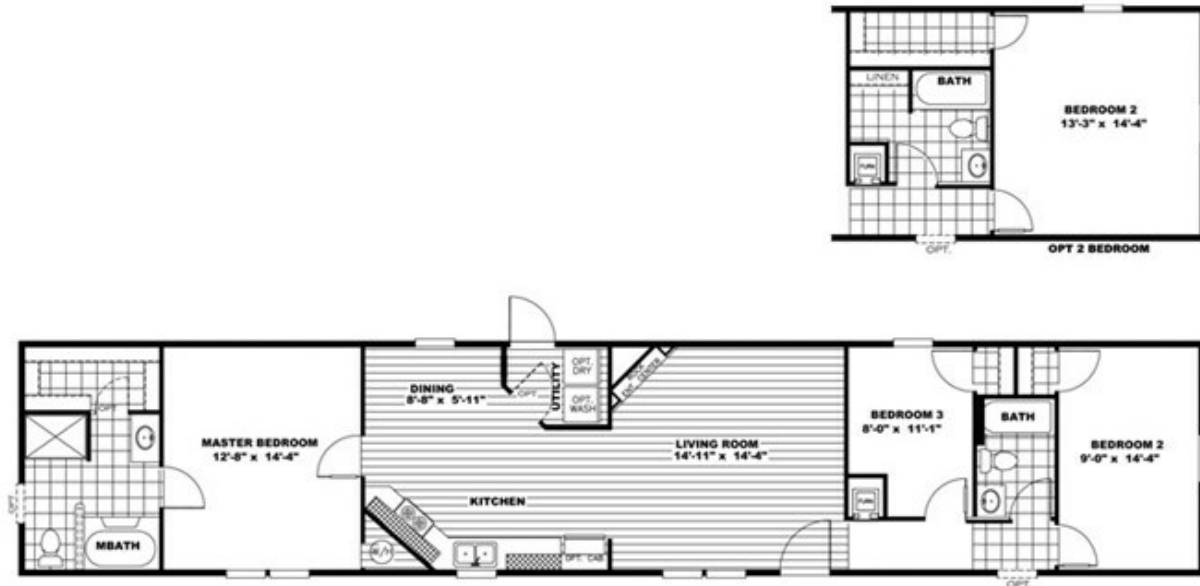

YES 16X76

**YES 16X76** Model number: 30YES16763AH

**3 beds • 2 baths • 1216 sq.ft. • 16' width • 76' depth**

Our home building facilities invest in continuous product and process improvements. Plans, dimensions, features, materials, specifications and availability are subject to change without notice or obligation. Renderings and floor plans are representative likenesses of our homes and may differ from the actual homes. We invite you to tour a Home Center near you and inspect the highest value in quality housing available or call (205) 755-4023 to speak with a Home Consultant. Copyright 2017, CMH. All rights reserved.