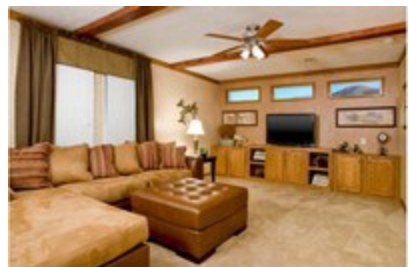

YES 16X76

**YES 16X76** Model number: 30YES16763AH

**3 beds • 2 baths • 1216 sq.ft. • 16' width • 76' depth**

Our home building facilities invest in continuous product and process improvements. Plans, dimensions, features, materials, specifications and availability are subject to change without notice or obligation. Renderings and floor plans are representative likenesses of our homes and may differ from the actual homes. We invite you to tour a Home Center near you and inspect the highest value in quality housing available or call (205) 755-4023 to speak with a Home Consultant. Copyright 2017, CMH. All rights reserved.