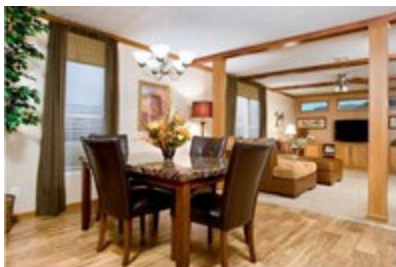

YES 16X76

**YES 16X76** Model number: 30YES16763AH

**3 beds • 2 baths • 1216 sq.ft. • 16' width • 76' depth**

Our home building facilities invest in continuous product and process improvements. Plans, dimensions, features, materials, specifications and availability are subject to change without notice or obligation. Renderings and floor plans are representative likenesses of our homes and may differ from the actual homes. We invite you to tour a Home Center near you and inspect the highest value in quality housing available or call (205) 755-4023 to speak with a Home Consultant. Copyright 2017, CMH. All rights reserved.